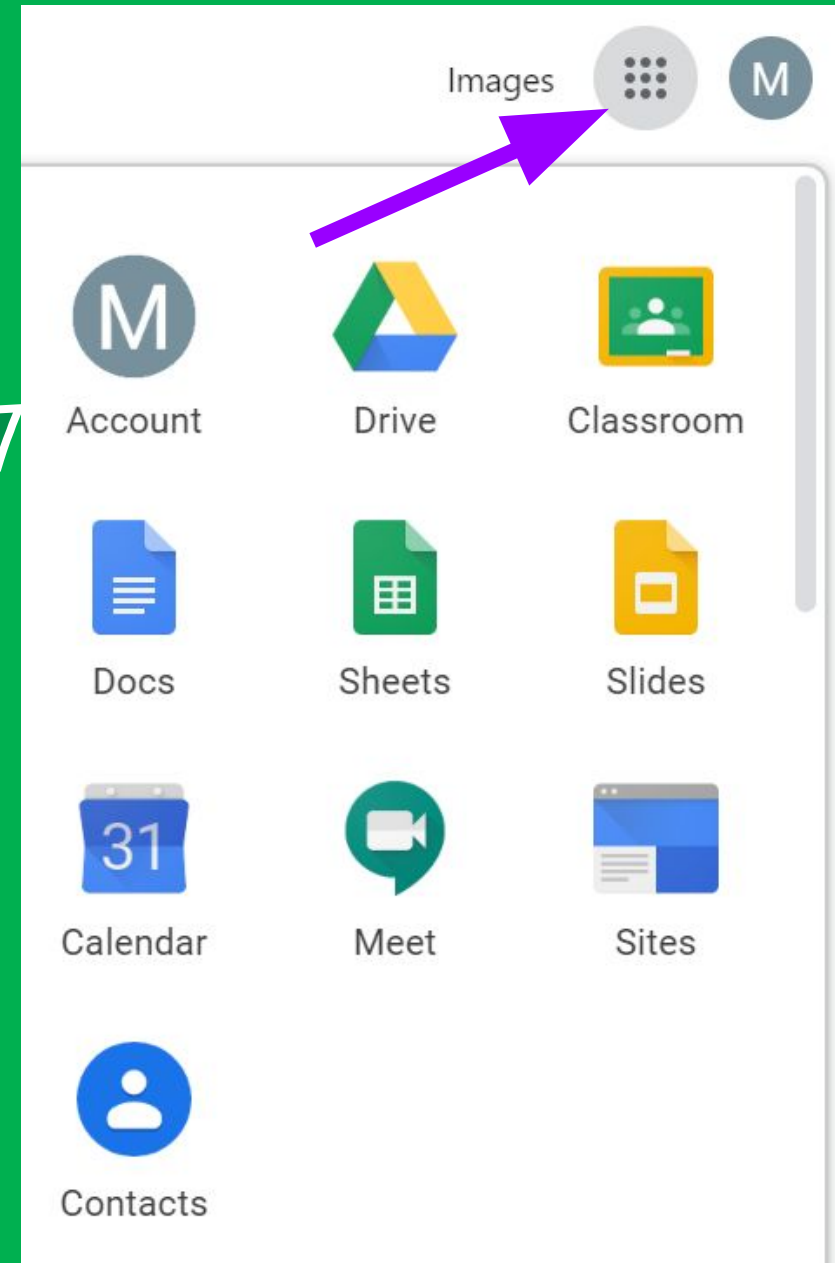

# Getting Started

3

Click on **SIGN IN** in the upper right hand corner of the browser window.

# Getting Started

4

When prompted, type in your child's **NPS Email address** & password. Click "**next.**"

5

***NOW YOU'LL SEE***  
that you child is signed in  
to his/her Google Apps for  
Education account!

# GOOGLE SUITE

Click on the 9 squares  
(Waffle/Rubik's Cube) icon in the  
top right hand corner to see  
the Google Suite of Products!