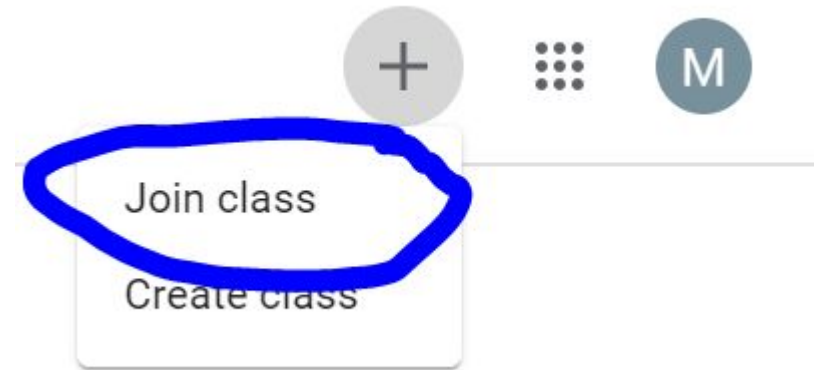

Navigating Classroom

If this is your child's first time to join Google Classroom, locate the "+" sign on the upper right corner and click "Join Class". Enter the classroom code of your child's teacher.

NOTE: Please contact your child's teacher for the classroom code.