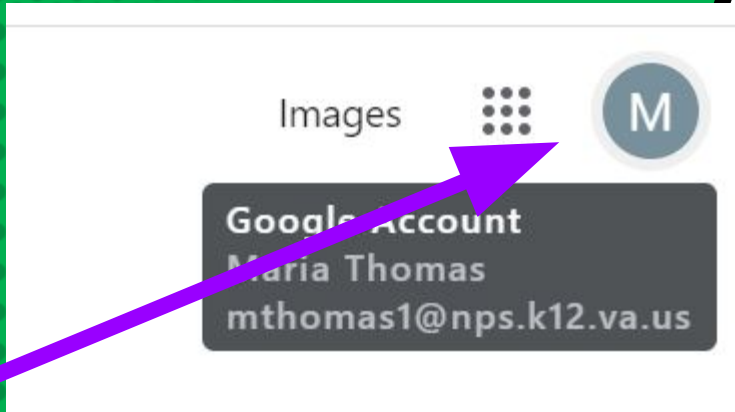

# Getting Started

2 Type [www.google.com](http://www.google.com)  
into your web  
address bar.

# Getting Started

3

Click on **SIGN IN** in the upper right hand corner of the browser window.

# Getting Started

4

When prompted, type in your child's **NPS Email address** & password. Click "**next.**"

5

***NOW YOU'LL SEE***  
that you child is signed in  
to his/her Google Apps for  
Education account!