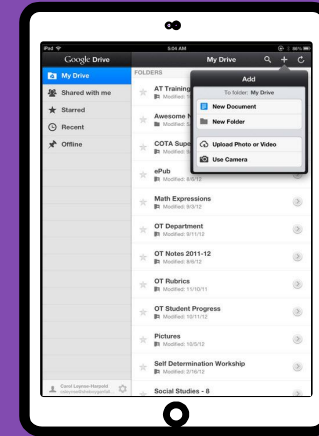

## Assignment details

The screenshot displays the Classroom interface with the following elements and callouts:

- 1** Classwork Tab
- 2** View your work
- 3** Google Calendar and Class Drive folder
- 4** People
- 5** All topics
- 6** Benchmark Tests
- 7** Assignment Title: For the Week of September 2 - 6
- 8** Assignment Due Date: Due Today
- 9** Assignment Status: Assigned
- 10** Attached files/links: Four PDF files for Day 1 through Day 4.
- 11** View Assignment

<b>1</b> Classwork Tab	<b>5</b> Topics available	<b>9</b> Assignment Status
<b>2</b> See your Grades	<b>6</b> Topic Headings	<b>10</b> Attached files/links
<b>3</b> See Due Dates	<b>7</b> Assignment Title	<b>11</b> Click to view assignment
<b>4</b> View your files	<b>8</b> Assignment Due Date	

# ACCESS

# ANYWHERE

**ANDROID**

**IPHONE**

**TABLET**

**DESKTOP**